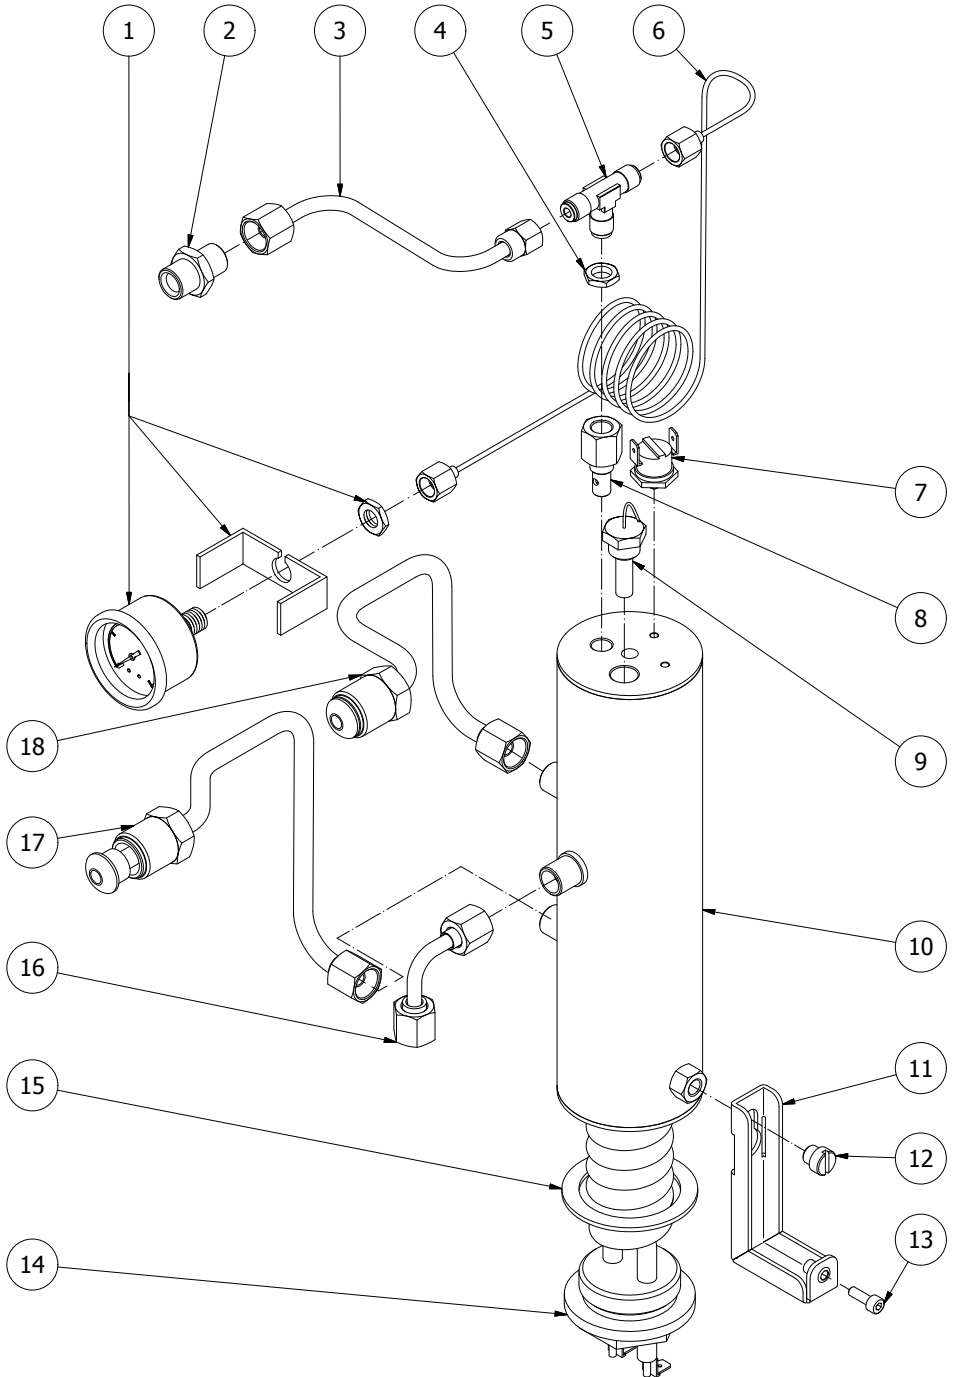

TABLE 3

POS	CODE	DESCRIPTION	
TABLE 4	1	7432523	PRESSURE GAUGE D40 16BAR
	2	5225410TP	FITTING M14XM13
	3	5162297LL	STEAM TAP HOSE
	4	5221844	NUT 1/8" G H3
	5	7304509TR	FITTING
	6	7400902	PRESSURE GAUGE CAPILLARY
	7	7634814	THERMIC SAFETY DEVICE 250V 162°C MANUAL
	8	5302067	FITTING 1/8" G OT
	9	7666002	PROBE T.PID
	10	5320519BL	BOILER
	11	5037831.01LW	SQUARE FOR BOILER SUPPORT
	12	5227002	SCREW M8 X 6 OT
	13	7816002	SCREW TCEI M4X12
	14	5721133	HEATING ELEMENT 110V
	14	5722309	HEATING ELEMENT 220/240V
	15	5494016	GASKET D52X42X2
	16	5162296LL	BOILER LOAD HOSE
	17	5164080LL	BOTTOM HEATING HOSE
18	5164079LL	UPPER HEATING HOSE	

TABLE 4

	POS	CODE	DESCRIPTION
TABLE 5	1	7479952	UPPER ASSY PLUG
	2	7479953	GASKET TF 22X17X2
	3	7479954	INOX FILTER Ø8,5X22
	4	7479955	INJECTOR M6X0,75 FORO Ø0,7
	5	7479956	UPPER SLEEVE ASSY
	6	7479933	INJECTOR UPPER SLEEVE ASSY
	7	7479934	GASKET OR 128 VITON
	8	7479935	GASKET TF Ø35X30X2
	9	7479936	DELIVERY VALVE SPRING
	10	7479937	DELIVERY VALVE ASSY
	11	7479940	DELIVERY GROUP BODY
	12	7493011	INSULATING
	13	5267013	TIE ROD M8 X 31 ASTM A193
	14	7812607	NUT M8 UNI 5587 ASTM A194
	15	7479938	GASKET TF Ø10X6X1
	16	7479939	SCREW TCE M6X8
	17	7479951	CAM STOP PIN
	18	7479950	CAM SHAFT
	19	7479949	CAM FLANGE ASSY
	20	7371511.01	LEVER KNOB
	21	7479931	DELIVERY LEVER
	22	7479947	WASHER Ø8
	23	7479948	CAP Ø15XM6
	24	7479946	ASSEMBLY VALVE
	25	7479942	SPRING GUIDE BUSHING
	26	7479957	LOWER SLEEVE ASSY
	27	7479943	ASSEMBLY RELIEF VALVE
	28	7479944	DRAIN SPRING
	29	7479945	JET-BREAKER BUSHING Ø15X6
	30	7479960	GASKET TF D26x21x2
	31	7479961	GROUP BOTTOM FITTING
	32	7479941	SPRAYER Ø30
	33	5471022	SHOWER FILTER
	34	5493039	UNDERCUP GASKET
	35	7479967	CAM FLANGE CHROMED
	36	7479968	WASHER EP709 15,5X7,5X4
	37	7479969	BUSHING
	38	7479970	SPRING GROUP
	39	7479971	PLUG CHROMED