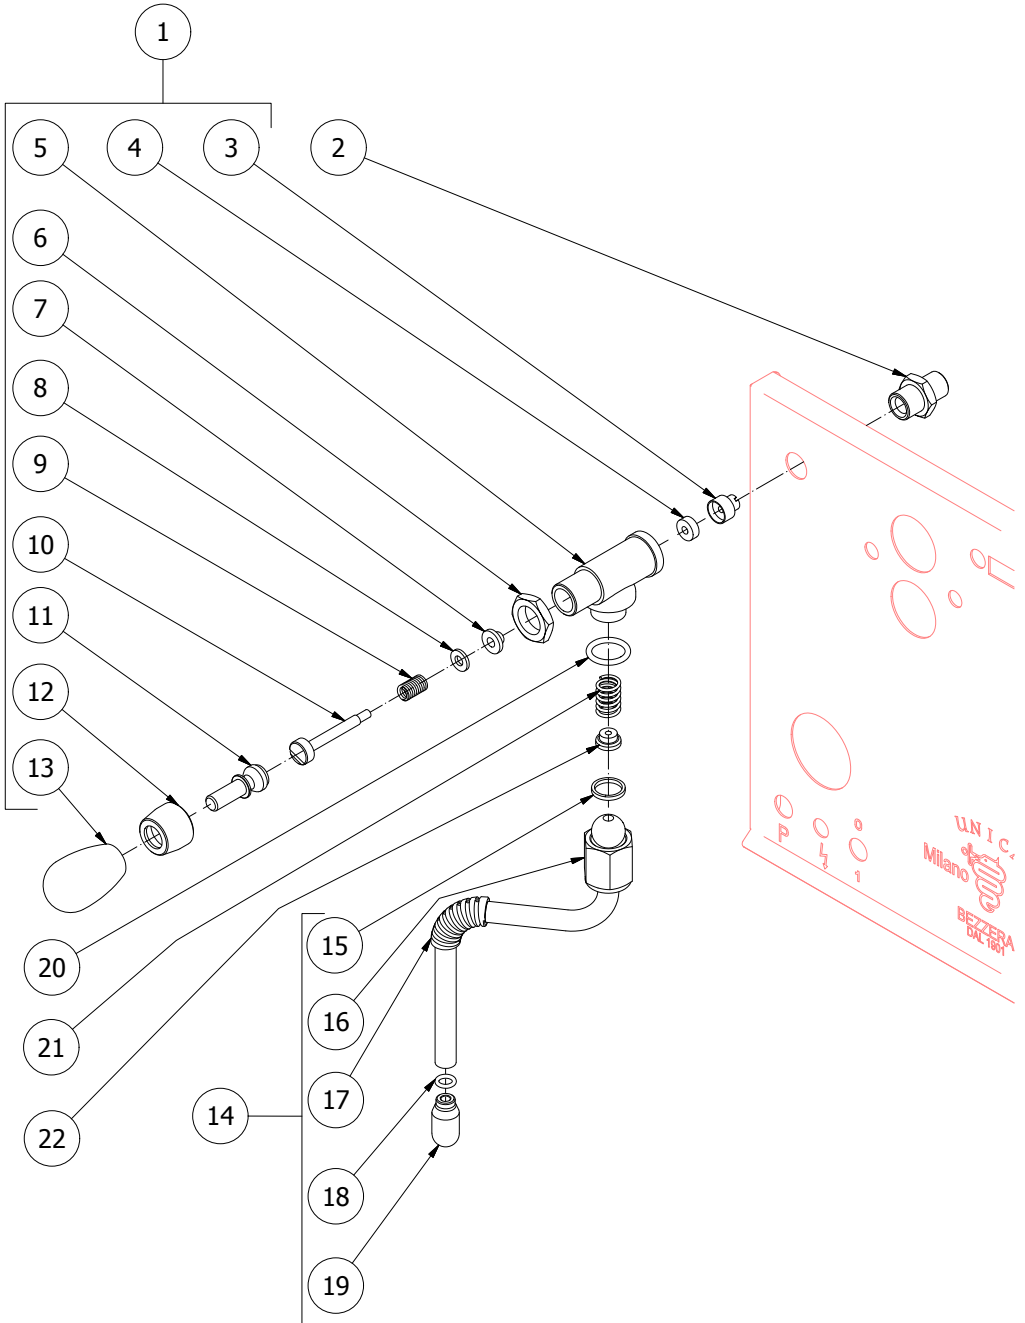

TABLE 3

POS	CODE	DESCRIPTION	
TABLE 4	1	7432523	PRESSURE GAUGE D40 16BAR
	2	5225410TP	FITTING M14XM13
	3	5162297LL	STEAM TAP HOSE
	4	5221844	NUT 1/8" G H3
	5	7304509TR	FITTING
	6	7400902	PRESSURE GAUGE CAPILLARY
	7	7634814	THERMIC SAFETY DEVICE 250V 162°C MANUAL
	8	5302067	FITTING 1/8" G OT
	9	7666002	PROBE T.PID
	10	5320519BL	BOILER
	11	5037831.01LW	SQUARE FOR BOILER SUPPORT
	12	5227002	SCREW M8 X 6 OT
	13	7816002	SCREW TCEI M4X12
	14	5721133	HEATING ELEMENT 110V
	14	5722309	HEATING ELEMENT 220/240V
	15	5494016	GASKET D52X42X2
	16	5162296LL	BOILER LOAD HOSE
	17	5164080LL	BOTTOM HEATING HOSE
18	5164079LL	UPPER HEATING HOSE	

TABLE 4

	POS	CODE	DESCRIPTION
TABLE 5	1	7479952	UPPER ASSY PLUG
	2	7479953	GASKET TF 22X17X2
	3	7479954	INOX FILTER Ø8,5X22
	4	7479955	INJECTOR M6X0,75 FORO Ø0,7
	5	7479956	UPPER SLEEVE ASSY
	6	7479933	INJECTOR UPPER SLEEVE ASSY
	7	7479934	GASKET OR 128 VITON
	8	7479935	GASKET TF Ø35X30X2
	9	7479936	DELIVERY VALVE SPRING
	10	7479937	DELIVERY VALVE ASSY
	11	7479940	DELIVERY GROUP BODY
	12	7493011	INSULATING
	13	5267013	TIE ROD M8 X 31 ASTM A193
	14	7812607	NUT M8 UNI 5587 ASTM A194
	15	7479938	GASKET TF Ø10X6X1
	16	7479939	SCREW TCE M6X8
	17	7479951	CAM STOP PIN
	18	7479950	CAM SHAFT
	19	7479949	CAM FLANGE ASSY
	20	7371511.01	LEVER KNOB
	21	7479931	DELIVERY LEVER
	22	7479947	WASHER Ø8
	23	7479948	CAP Ø15XM6
	24	7479946	ASSEMBLY VALVE
	25	7479942	SPRING GUIDE BUSHING
	26	7479957	LOWER SLEEVE ASSY
	27	7479943	ASSEMBLY RELIEF VALVE
	28	7479944	DRAIN SPRING
	29	7479945	JET-BREAKER BUSHING Ø15X6
	30	7479960	GASKET TF D26x21x2
	31	7479961	GROUP BOTTOM FITTING
	32	7479941	SPRAYER Ø30
	33	5471022	SHOWER FILTER
	34	5493039	UNDERCUP GASKET
	35	7479967	CAM FLANGE CHROMED
	36	7479968	WASHER EP709 15,5X7,5X4
	37	7479969	BUSHING
	38	7479970	SPRING GROUP
	39	7479971	PLUG CHROMED