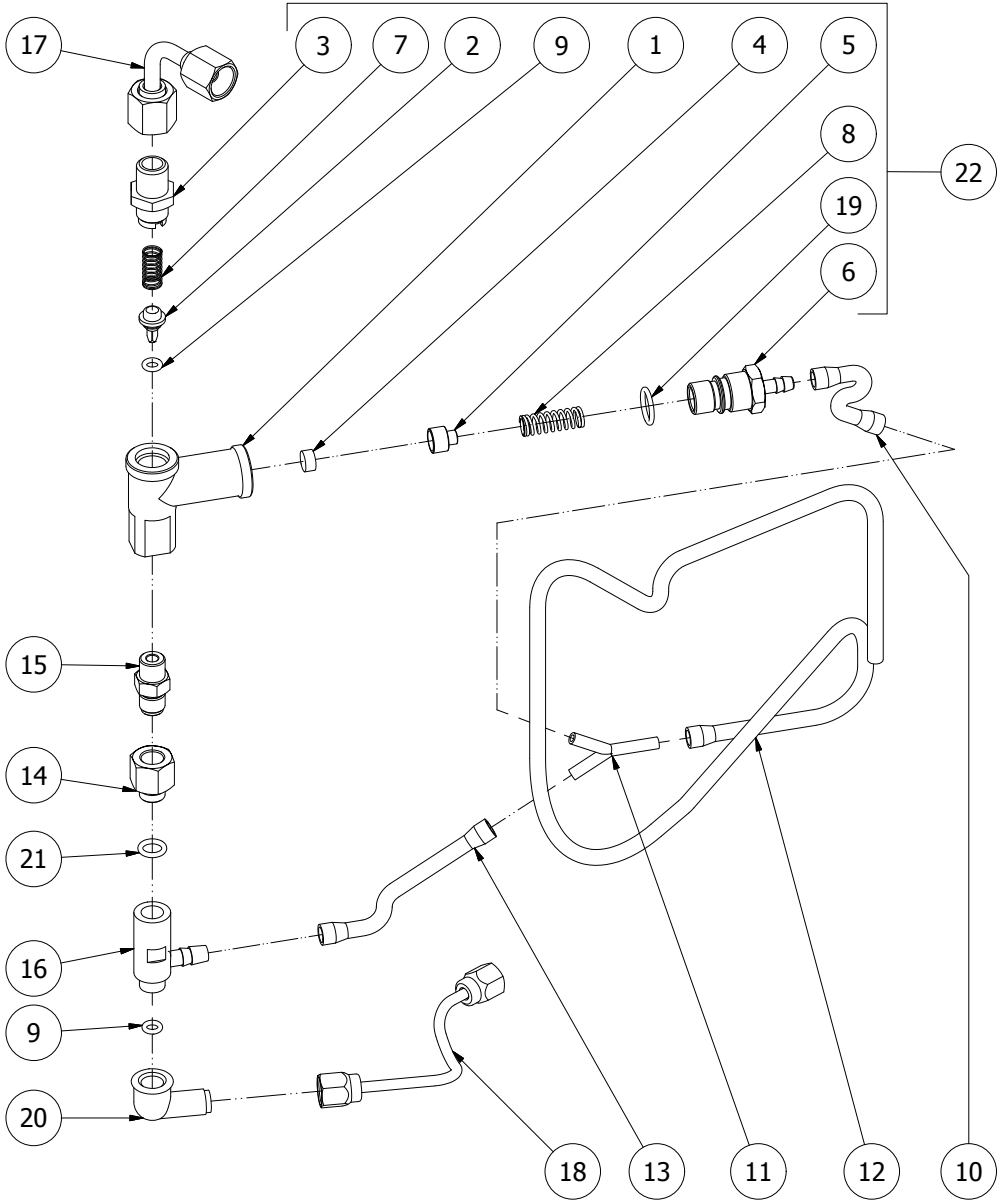

TABLE 3

POS	CODE	DESCRIPTION	
TABLE 4	1	7432523	PRESSURE GAUGE D40 16BAR
	2	5225410TP	FITTING M14XM13
	3	5162297LL	STEAM TAP HOSE
	4	5221844	NUT 1/8" G H3
	5	7304509TR	FITTING
	6	7400902	PRESSURE GAUGE CAPILLARY
	7	7634814	THERMIC SAFETY DEVICE 250V 162°C MANUAL
	8	5302067	FITTING 1/8" G OT
	9	7666002	PROBE T.PID
	10	5320519BL	BOILER
	11	5037831.01LW	SQUARE FOR BOILER SUPPORT
	12	5227002	SCREW M8 X 6 OT
	13	7816002	SCREW TCEI M4X12
	14	5721133	HEATING ELEMENT 110V
	14	5722309	HEATING ELEMENT 220/240V
	15	5494016	GASKET D52X42X2
	16	5162296LL	BOILER LOAD HOSE
	17	5164080LL	BOTTOM HEATING HOSE
18	5164079LL	UPPER HEATING HOSE	

TABLE 4

	POS	CODE	DESCRIPTION
TABLE 5	1	7479952	UPPER ASSY PLUG
	2	7479953	GASKET TF 22X17X2
	3	7479954	INOX FILTER Ø8,5X22
	4	7479955	INJECTOR M6X0,75 FORO Ø0,7
	5	7479956	UPPER SLEEVE ASSY
	6	7479933	INJECTOR UPPER SLEEVE ASSY
	7	7479934	GASKET OR 128 VITON
	8	7479935	GASKET TF Ø35X30X2
	9	7479936	DELIVERY VALVE SPRING
	10	7479937	DELIVERY VALVE ASSY
	11	7479940	DELIVERY GROUP BODY
	12	7493011	INSULATING
	13	5267013	TIE ROD M8 X 31 ASTM A193
	14	7812607	NUT M8 UNI 5587 ASTM A194
	15	7479938	GASKET TF Ø10X6X1
	16	7479939	SCREW TCE M6X8
	17	7479951	CAM STOP PIN
	18	7479950	CAM SHAFT
	19	7479949	CAM FLANGE ASSY
	20	7371511.01	LEVER KNOB
	21	7479931	DELIVERY LEVER
	22	7479947	WASHER Ø8
	23	7479948	CAP Ø15XM6
	24	7479946	ASSEMBLY VALVE
	25	7479942	SPRING GUIDE BUSHING
	26	7479957	LOWER SLEEVE ASSY
	27	7479943	ASSEMBLY RELIEF VALVE
	28	7479944	DRAIN SPRING
	29	7479945	JET-BREAKER BUSHING Ø15X6
	30	7479960	GASKET TF D26x21x2
	31	7479961	GROUP BOTTOM FITTING
	32	7479941	SPRAYER Ø30
	33	5471022	SHOWER FILTER
	34	5493039	UNDERCUP GASKET
	35	7479967	CAM FLANGE CHROMED
	36	7479968	WASHER EP709 15,5X7,5X4
	37	7479969	BUSHING
	38	7479970	SPRING GROUP
	39	7479971	PLUG CHROMED