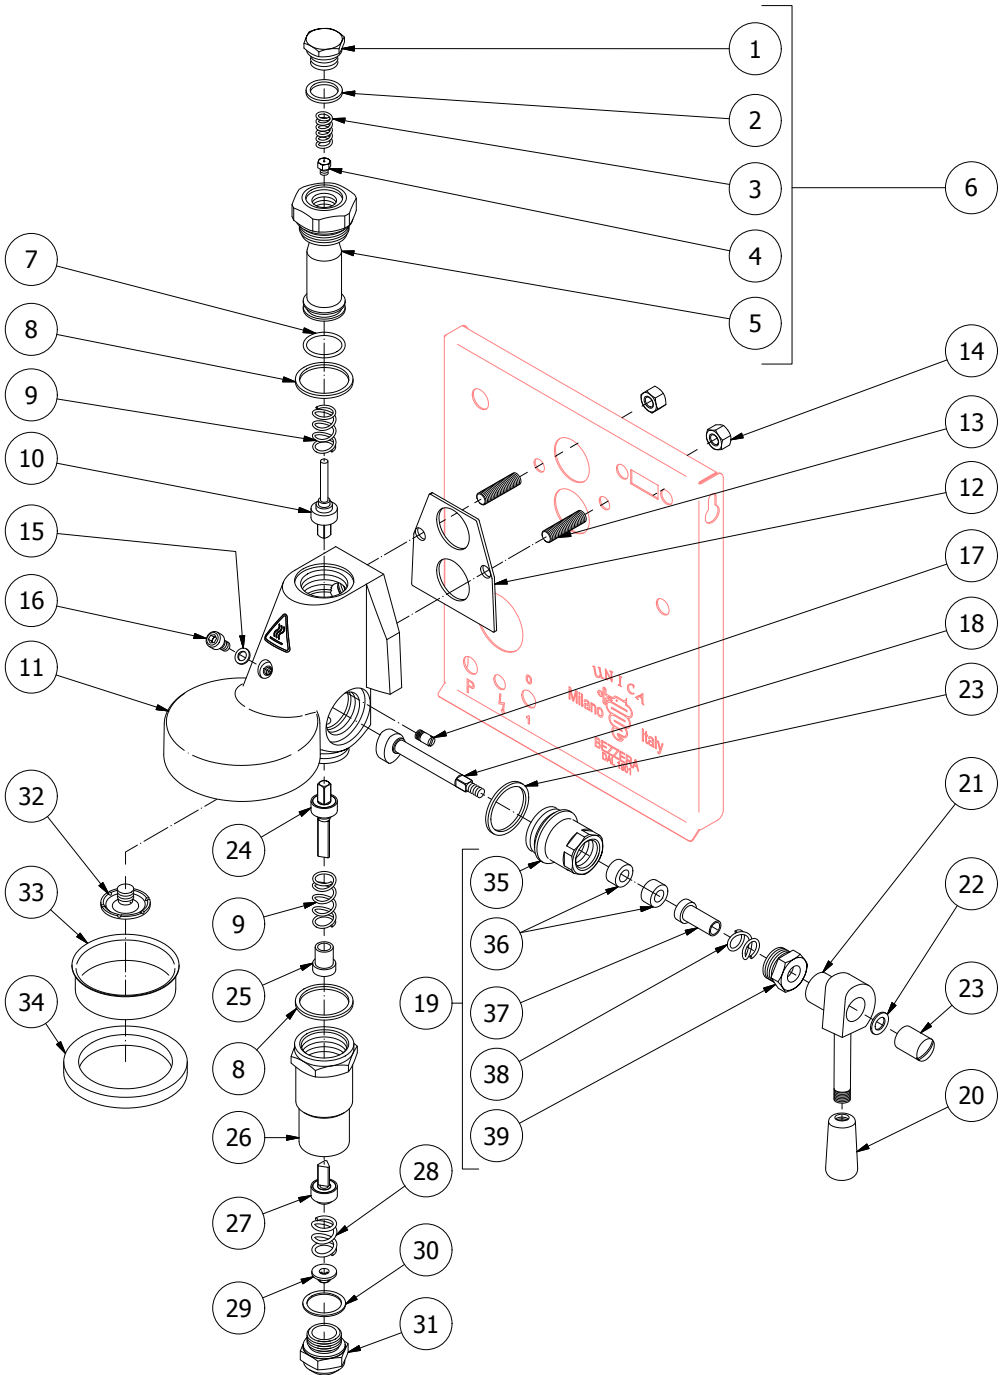

TABLE 4

	POS	CODE	DESCRIPTION
TABLE 5	1	7479952	UPPER ASSY PLUG
	2	7479953	GASKET TF 22X17X2
	3	7479954	INOX FILTER Ø8,5X22
	4	7479955	INJECTOR M6X0,75 FORO Ø0,7
	5	7479956	UPPER SLEEVE ASSY
	6	7479933	INJECTOR UPPER SLEEVE ASSY
	7	7479934	GASKET OR 128 VITON
	8	7479935	GASKET TF Ø35X30X2
	9	7479936	DELIVERY VALVE SPRING
	10	7479937	DELIVERY VALVE ASSY
	11	7479940	DELIVERY GROUP BODY
	12	7493011	INSULATING
	13	5267013	TIE ROD M8 X 31 ASTM A193
	14	7812607	NUT M8 UNI 5587 ASTM A194
	15	7479938	GASKET TF Ø10X6X1
	16	7479939	SCREW TCE M6X8
	17	7479951	CAM STOP PIN
	18	7479950	CAM SHAFT
	19	7479949	CAM FLANGE ASSY
	20	7371511.01	LEVER KNOB
	21	7479931	DELIVERY LEVER
	22	7479947	WASHER Ø8
	23	7479948	CAP Ø15XM6
	24	7479946	ASSEMBLY VALVE
	25	7479942	SPRING GUIDE BUSHING
	26	7479957	LOWER SLEEVE ASSY
	27	7479943	ASSEMBLY RELIEF VALVE
	28	7479944	DRAIN SPRING
	29	7479945	JET-BREAKER BUSHING Ø15X6
	30	7479960	GASKET TF D26x21x2
	31	7479961	GROUP BOTTOM FITTING
	32	7479941	SPRAYER Ø30
	33	5471022	SHOWER FILTER
	34	5493039	UNDERCUP GASKET
	35	7479967	CAM FLANGE CHROMED
	36	7479968	WASHER EP709 15,5X7,5X4
	37	7479969	BUSHING
	38	7479970	SPRING GROUP
	39	7479971	PLUG CHROMED

TABLE 5

TABLE 6

	POS	CODE	DESCRIPTION
TABLE 7	1	5522074	T.PID PLATE
	2	7374016	SCREW TC M2.5X6
	3	7434019	THERMOSTAT TERMOPID 110V
	3	7434018	THERMOSTAT TERMOPID 230/240V
	4	5058405LL	T.PID SUPPORT
	5	5191508	SPACER
	6	5222204	SPACER M3
	7	5053025LW	COVER
	8	7816002	SCREW TCEI M4X12
	9	7819911	SCREW TTEI M4X25
	10	7633907	MICROSWITCH
	11	7633906	MICROSWITCH
	12	7635424	RELAY SSR FOR PID
	13	7614007	CABLE-PRESS PG13,5
	14	7614006	NUT PG13,5
	15	7551001	CABLE WITH USA PLUG 125V 15A
	15	7551003	CABLE WITH USA PLUG 250V 20A
	15	7554001	CABLE WITH ENGLISH PLUG
	15	7555001	CABLE WITH SCHUKO PLUG
	15	7552001	CABLE WITH AUSTRALIAN PLUG
15	7555003	CABLE WITH SWITZERLAND PLUG	
16	5221875CM	NUT M10X0,75	
17	7633326	BIPOLAR SWITCH LEVER	
18	7372507	SWTCH PROTECTION PLASTIC	
19	7633626	RED LED	
20	5195009	SPACER	