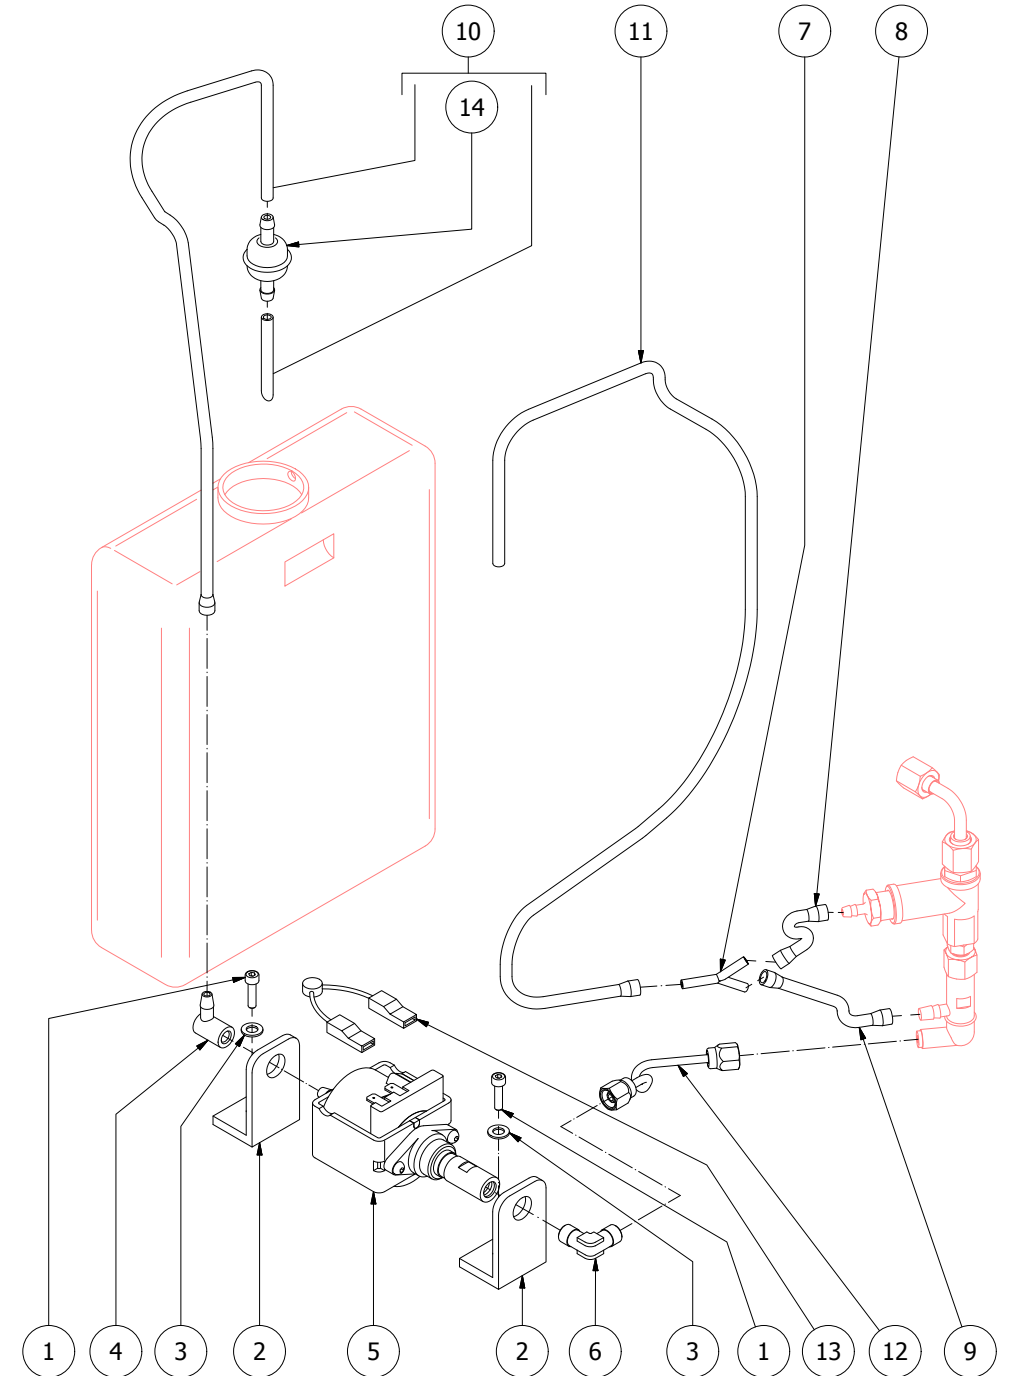

TABLE 4

	POS	CODE	DESCRIPTION
TABLE 5	1	7479952	UPPER ASSY PLUG
	2	7479953	GASKET TF 22X17X2
	3	7479954	INOX FILTER Ø8,5X22
	4	7479955	INJECTOR M6X0,75 FORO Ø0,7
	5	7479956	UPPER SLEEVE ASSY
	6	7479933	INJECTOR UPPER SLEEVE ASSY
	7	7479934	GASKET OR 128 VITON
	8	7479935	GASKET TF Ø35X30X2
	9	7479936	DELIVERY VALVE SPRING
	10	7479937	DELIVERY VALVE ASSY
	11	7479940	DELIVERY GROUP BODY
	12	7493011	INSULATING
	13	5267013	TIE ROD M8 X 31 ASTM A193
	14	7812607	NUT M8 UNI 5587 ASTM A194
	15	7479938	GASKET TF Ø10X6X1
	16	7479939	SCREW TCE M6X8
	17	7479951	CAM STOP PIN
	18	7479950	CAM SHAFT
	19	7479949	CAM FLANGE ASSY
	20	7371511.01	LEVER KNOB
	21	7479931	DELIVERY LEVER
	22	7479947	WASHER Ø8
	23	7479948	CAP Ø15XM6
	24	7479946	ASSEMBLY VALVE
	25	7479942	SPRING GUIDE BUSHING
	26	7479957	LOWER SLEEVE ASSY
	27	7479943	ASSEMBLY RELIEF VALVE
	28	7479944	DRAIN SPRING
	29	7479945	JET-BREAKER BUSHING Ø15X6
	30	7479960	GASKET TF D26x21x2
	31	7479961	GROUP BOTTOM FITTING
	32	7479941	SPRAYER Ø30
	33	5471022	SHOWER FILTER
	34	5493039	UNDERCUP GASKET
	35	7479967	CAM FLANGE CHROMED
	36	7479968	WASHER EP709 15,5X7,5X4
	37	7479969	BUSHING
	38	7479970	SPRING GROUP
	39	7479971	PLUG CHROMED

TABLE 5

TABLE 6

	POS	CODE	DESCRIPTION
TABLE 7	1	5522074	T.PID PLATE
	2	7374016	SCREW TC M2.5X6
	3	7434019	THERMOSTAT TERMOPID 110V
	3	7434018	THERMOSTAT TERMOPID 230/240V
	4	5058405LL	T.PID SUPPORT
	5	5191508	SPACER
	6	5222204	SPACER M3
	7	5053025LW	COVER
	8	7816002	SCREW TCEI M4X12
	9	7819911	SCREW TTEI M4X25
	10	7633907	MICROSWITCH
	11	7633906	MICROSWITCH
	12	7635424	RELAY SSR FOR PID
	13	7614007	CABLE-PRESS PG13,5
	14	7614006	NUT PG13,5
	15	7551001	CABLE WITH USA PLUG 125V 15A
	15	7551003	CABLE WITH USA PLUG 250V 20A
	15	7554001	CABLE WITH ENGLISH PLUG
	15	7555001	CABLE WITH SCHUKO PLUG
	15	7552001	CABLE WITH AUSTRALIAN PLUG
15	7555003	CABLE WITH SWITZERLAND PLUG	
16	5221875CM	NUT M10X0,75	
17	7633326	BIPOLAR SWITCH LEVER	
18	7372507	SWTCH PROTECTION PLASTIC	
19	7633626	RED LED	
20	5195009	SPACER	