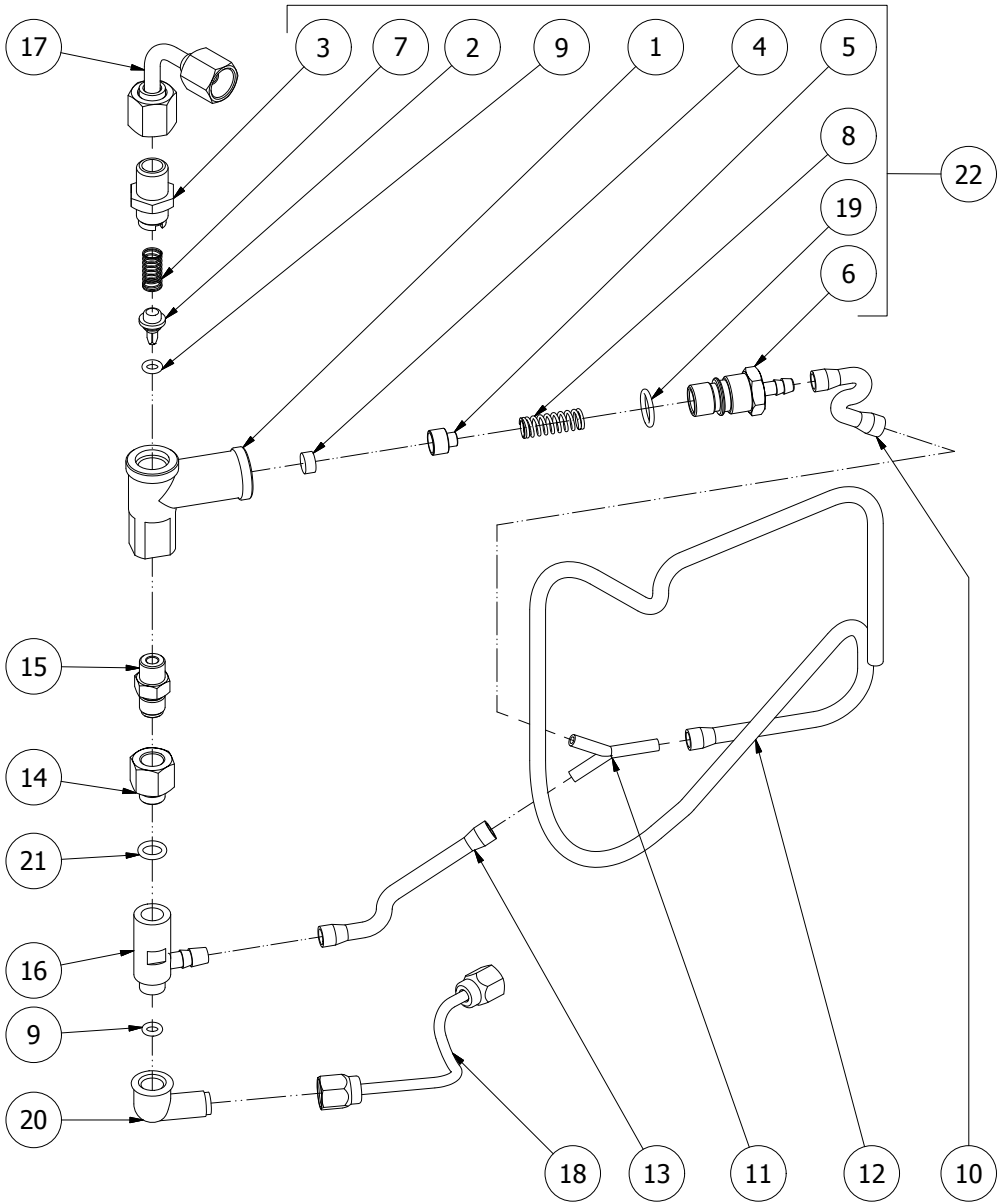

TABLE 2 (up to 30.10.12)